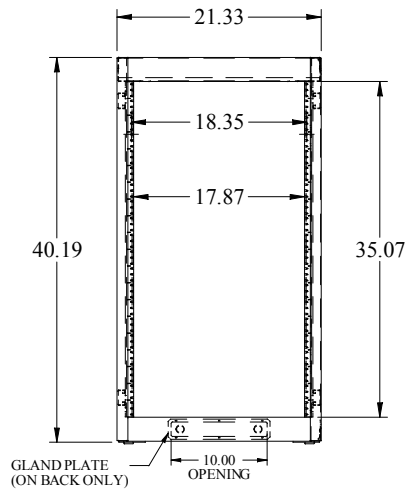

PART No. REFK1903524
for more information visit
www.hammondmfg.com
Data subject to change without notice
Isometric drawing Not to Scale

TOP VIEW

LEFT SIDE VIEW

FRONT VIEW

SIDE CROSS SECTION

BOTTOM VIEW