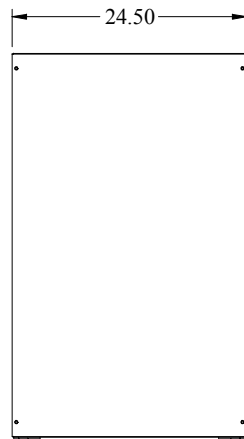

PART No. REFK1903524
for more information visit
www.hammondmfg.com
Data subject to change without notice
Isometric drawing Not to Scale

TOP VIEW

LEFT SIDE VIEW

FRONT VIEW

SIDE CROSS SECTION

BOTTOM VIEW